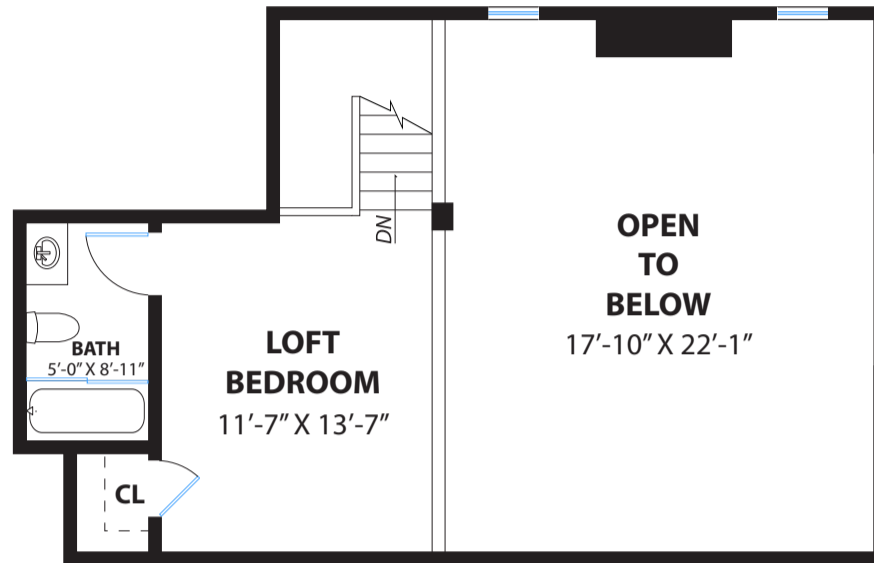

1207 INDIANA STREET, #14

SAN FRANCISCO

LOFT LEVEL

ENTRY
MAIN LEVEL

LOWER LEVEL

DISCLAIMER: RENDERING BY OPEN HOMES PHOTOGRAPHY. ALL MEASUREMENTS ARE APPROXIMATE AND MAY NOT BE EXACT.
DO NOT RELY ON THE ACCURACY OF THIS FLOOR PLAN WHEN DETERMINING THE PRICE OF A PROPERTY OR MAKING DECISIONS
REGARDING BUYING OR SELLING OF PROPERTIES WITHOUT INDEPENDENT VERIFICATION.