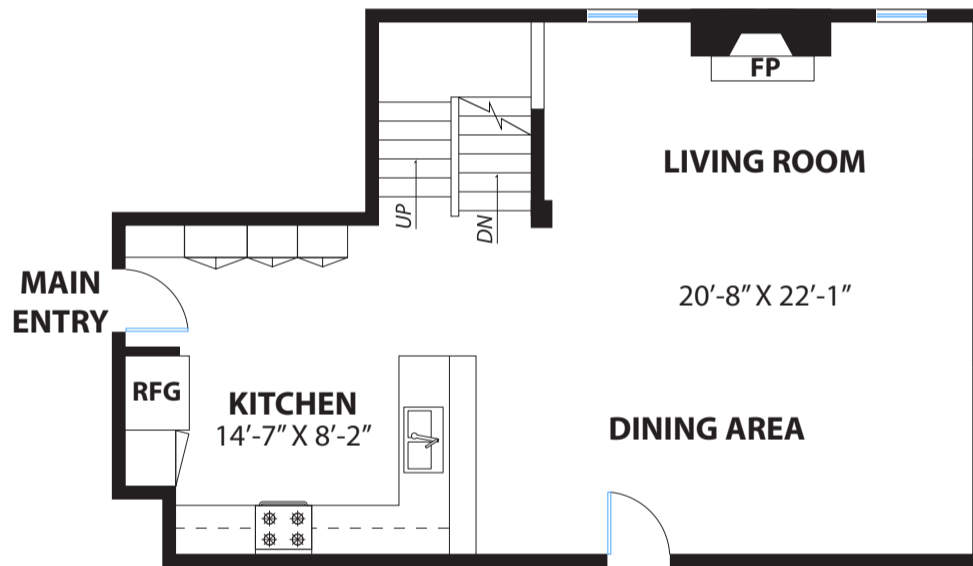

1207 INDIANA STREET, #14

SAN FRANCISCO

LOFT LEVEL

ENTRY
MAIN LEVEL

LOWER LEVEL

DISCLAIMER: RENDERING BY OPEN HOMES PHOTOGRAPHY. ALL MEASUREMENTS ARE APPROXIMATE AND MAY NOT BE EXACT.
DO NOT RELY ON THE ACCURACY OF THIS FLOOR PLAN WHEN DETERMINING THE PRICE OF A PROPERTY OR MAKING DECISIONS
REGARDING BUYING OR SELLING OF PROPERTIES WITHOUT INDEPENDENT VERIFICATION.