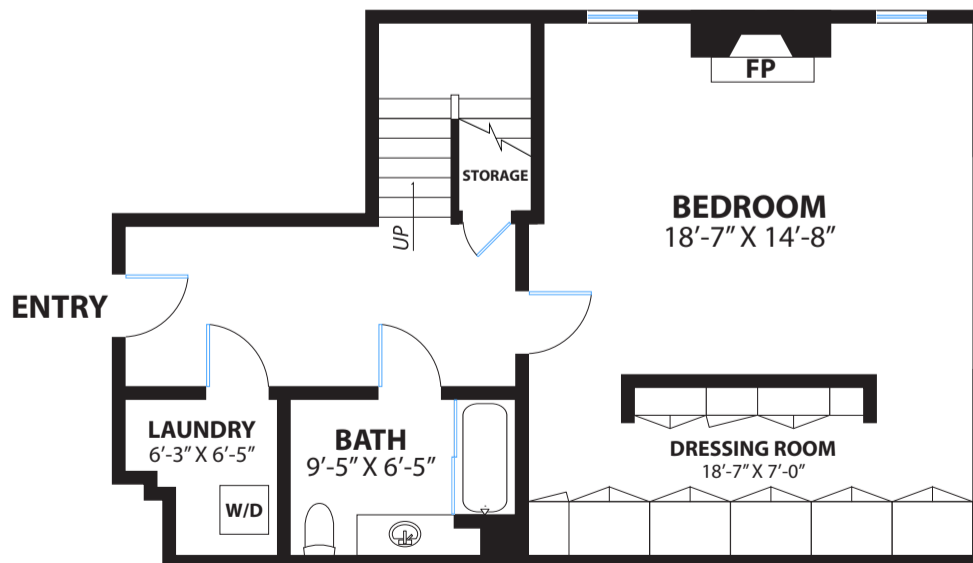

1207 INDIANA STREET, #14

SAN FRANCISCO

LOFT LEVEL

ENTRY
MAIN LEVEL

LOWER LEVEL

DISCLAIMER: RENDERING BY OPEN HOMES PHOTOGRAPHY. ALL MEASUREMENTS ARE APPROXIMATE AND MAY NOT BE EXACT.
DO NOT RELY ON THE ACCURACY OF THIS FLOOR PLAN WHEN DETERMINING THE PRICE OF A PROPERTY OR MAKING DECISIONS
REGARDING BUYING OR SELLING OF PROPERTIES WITHOUT INDEPENDENT VERIFICATION.